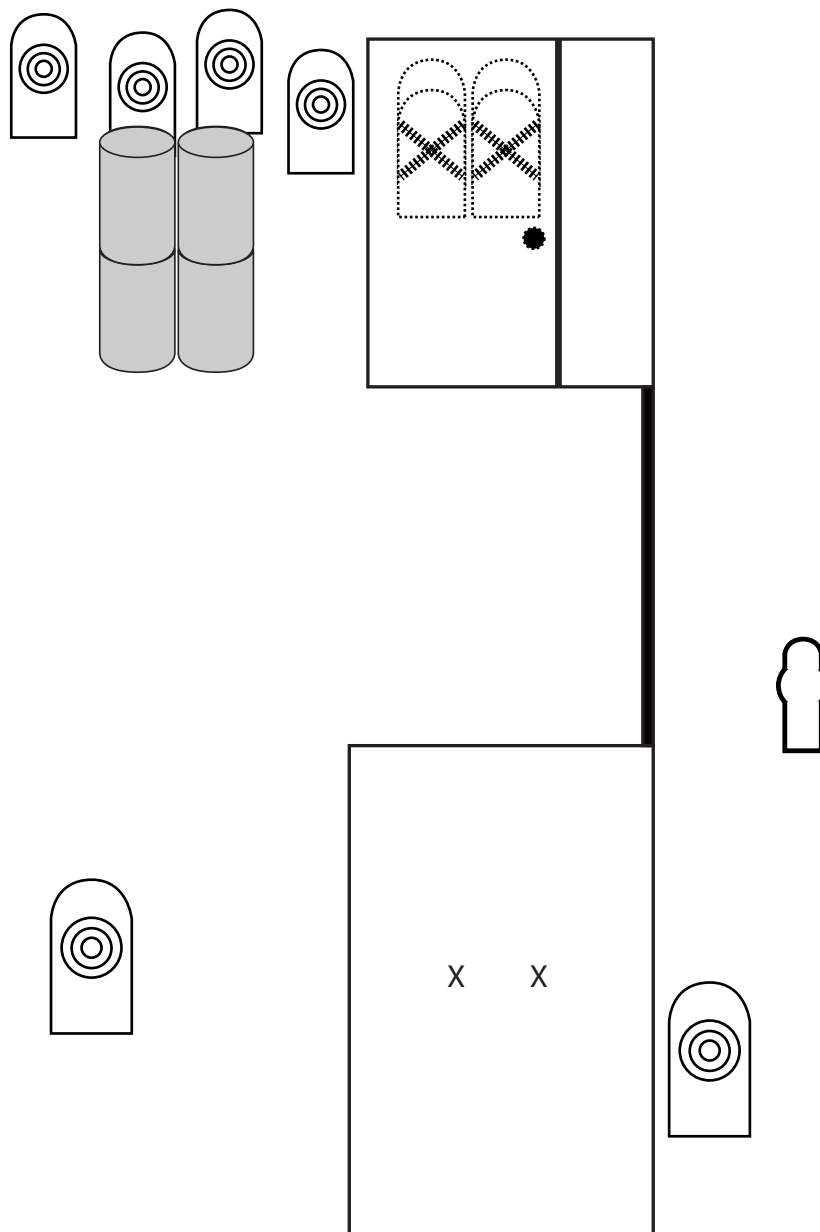

Clam Chowder

SCORING...Shots Unlimited
TARGETS...8 paper and 1 Pepper Popper
ROUNDS...17

START...Audible
STOP...Last Shot

START POSITION...Hands flat on Xs.

STAGE PROCEDURE...At signal engage targets as you see them.
Clamshells are activated by opening door and Clamshell targets may only be engaged after opening door.